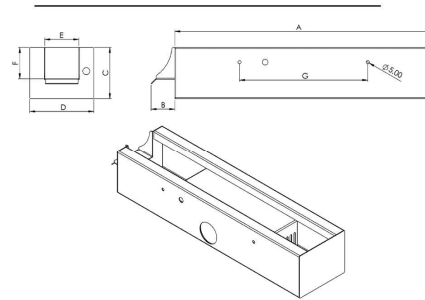

# Kariz Water Feature

- ⊕ Available in single-sided and double-sided overflow models
- ⊕ Constructed from 304 stainless steel
- ⊕ Suitable for individual or group installations
- ⊕ Customizable dimensions available
- ⊕ Easy installation process

Two Way

One Way

Dimensions	L 40cm	L 60cm	L 80cm	L 100cm	L 120cm
A (mm)	402	602	802	1002	1202
B (mm)	38	38	38	38	38
C (mm)	80	80	80	80	80
D (mm)	100	100	210	450	450
E (mm)	95	115	130	95	115
F (mm)	125	125	145	125	125
G (mm)	145	145	165	145	145
Number of Nozzle	8	15	23	16	31
Connection	G1x1	G1x1	G1x1	G1x1	G1x1
Weight (kg)	3	3.2	4.2	4	4.5