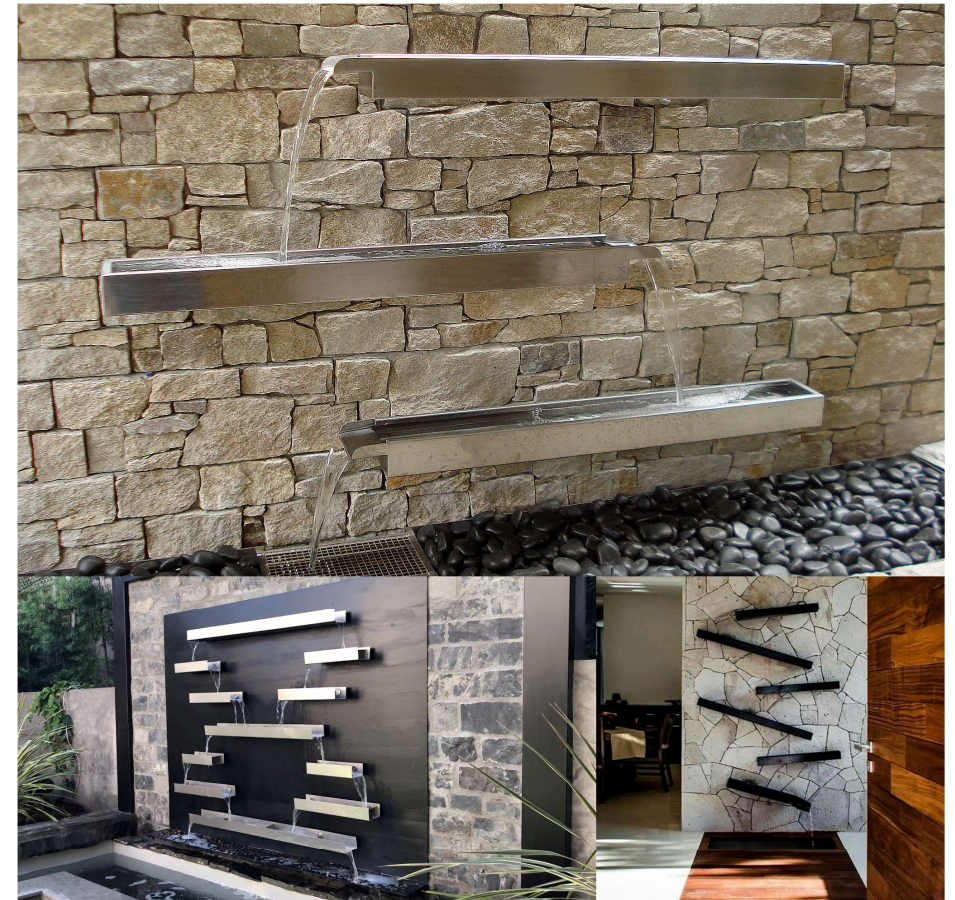

# Kariz Water Feature

- ⊕ Available in single-sided and double-sided overflow models
- ⊕ Constructed from 304 stainless steel
- ⊕ Suitable for individual or group installations
- ⊕ Customizable dimensions available
- ⊕ Easy installation process