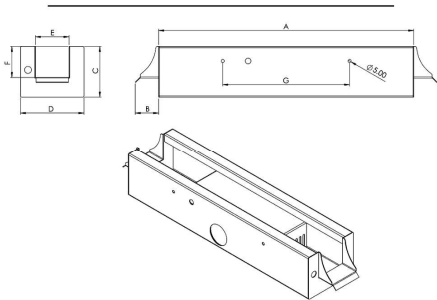

# Kariz Water Feature

- ⊕ Available in single-sided and double-sided overflow models
- ⊕ Constructed from 304 stainless steel
- ⊕ Suitable for individual or group installations
- ⊕ Customizable dimensions available
- ⊕ Easy installation process

Two Way

One Way

Dimensions	L 40cm	L 60cm	L 80cm	L 100cm	L 120cm
A (mm)	402	602	802	1002	1202
B (mm)	38	38	38	38	38
C (mm)	80	80	80	80	80
D (mm)	100	100	210	450	450
E (mm)	95	115	130	95	115
F (mm)	125	125	145	125	125
G (mm)	145	145	165	145	145
Number of Nozzle	8	15	23	16	31
Connection	G1x1	G1x1	G1x1	G1x1	G1x1
Weight (kg)	3	3.2	4.2	4	4.5